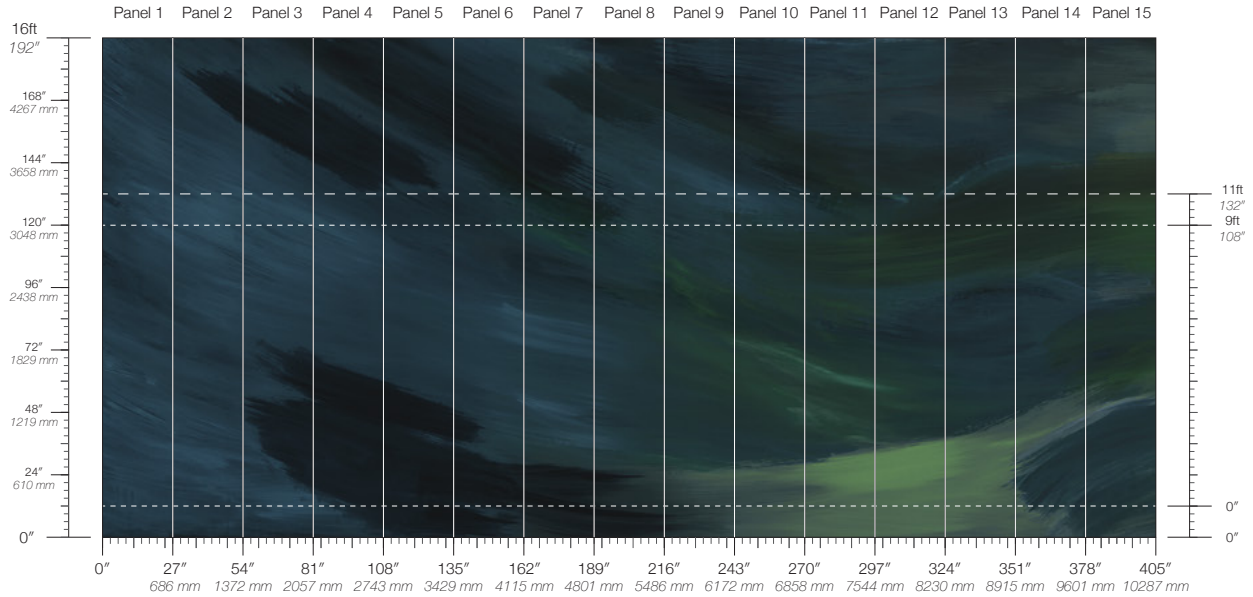

Luminous Emanate

Suitable for residential and some commercial projects

COLOR

Emanate

REPEAT

Non-repeating

DETAILS

Custom options available

DISCLAIMER

Refer to our website to see the full mural artwork. Reference the physical sample for color and texture. Panel maps represent mural artwork only.

ITEM

8604

STOCK

Made to order

MAINTENANCE

Water-based cleanser

CONTENT

Fiber Paper

LEAD TIME

4 weeks to print

ENVIRONMENTAL

FSC Certified Content

PANEL WIDTH

27" / 686 mm trimmed

MINIMUM

1 panel

SPCS

Cellulose & Polyester Fiber
4.33 oz/yd²
147 g/m²
Fibrous Surface Texture

PANEL HEIGHT

108" / 2743 mm base
132" / 3353 mm standard
192" / 4877 mm extended

PRICE

Available upon request

ORIGIN

USA

TESTING

ASTM E84 Adhered Class A